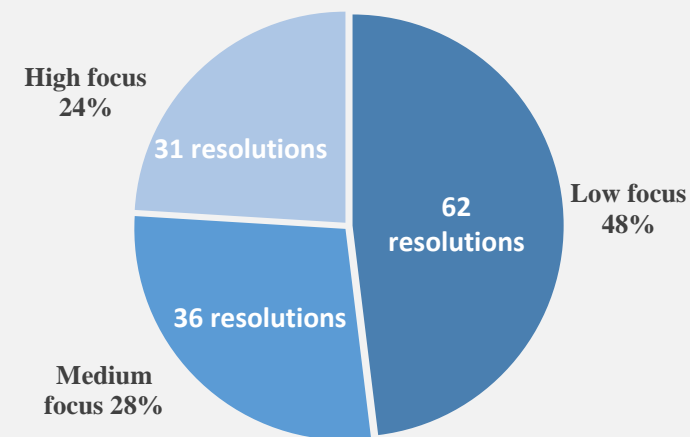

# GENERAL ASSEMBLY RESOLUTIONS

**Out of 298 resolutions adopted, 129 included a gender perspective (43 %)**

169 resolutions (57 %) did not include a gender perspective

## Trends in the share of resolutions adopted by the General Assembly that include a gender perspective, by Main Committee

## Coverage and quality of gender-related references