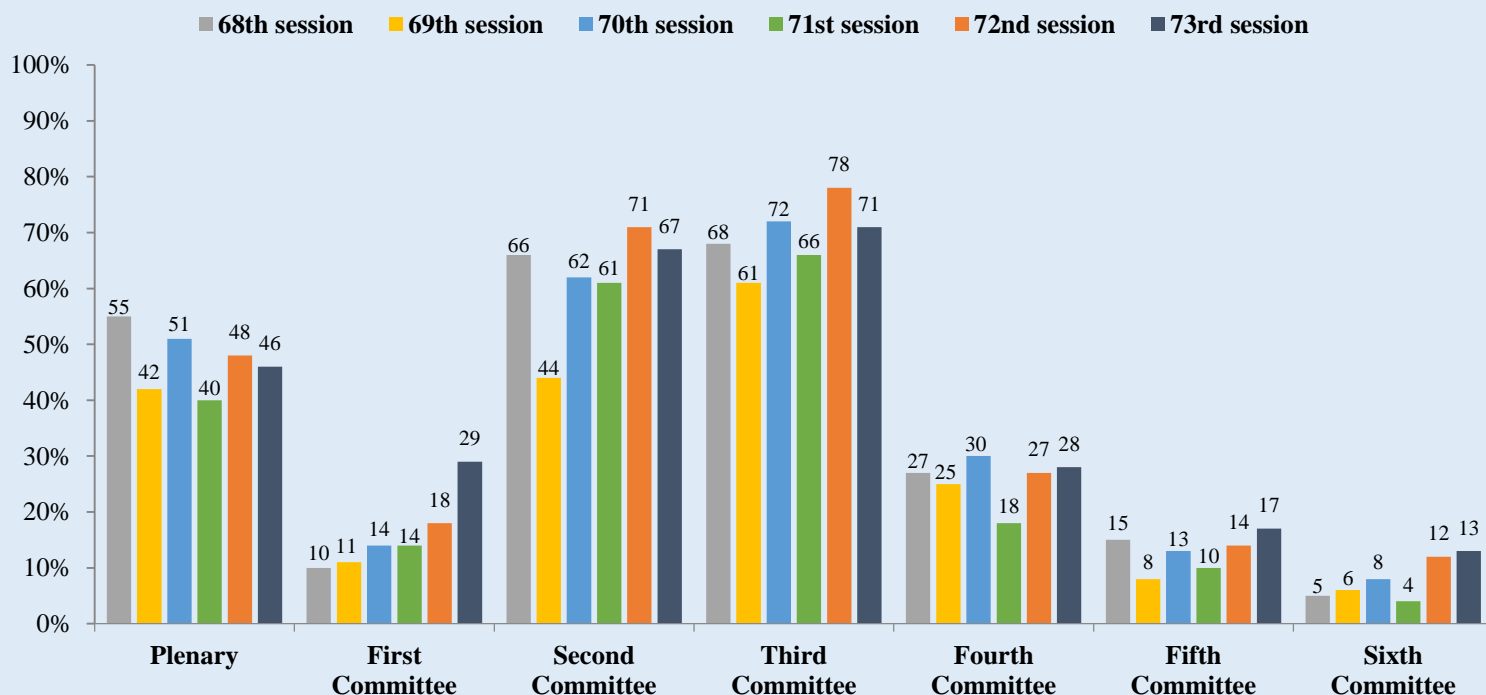

# GENERAL ASSEMBLY RESOLUTIONS

**Out of 298 resolutions adopted, 129 included a gender perspective (43 %)**

169 resolutions (57 %) did not include a gender perspective

## Trends in the share of resolutions adopted by the General Assembly that include a gender perspective, by Main Committee

## Coverage and quality of gender-related references